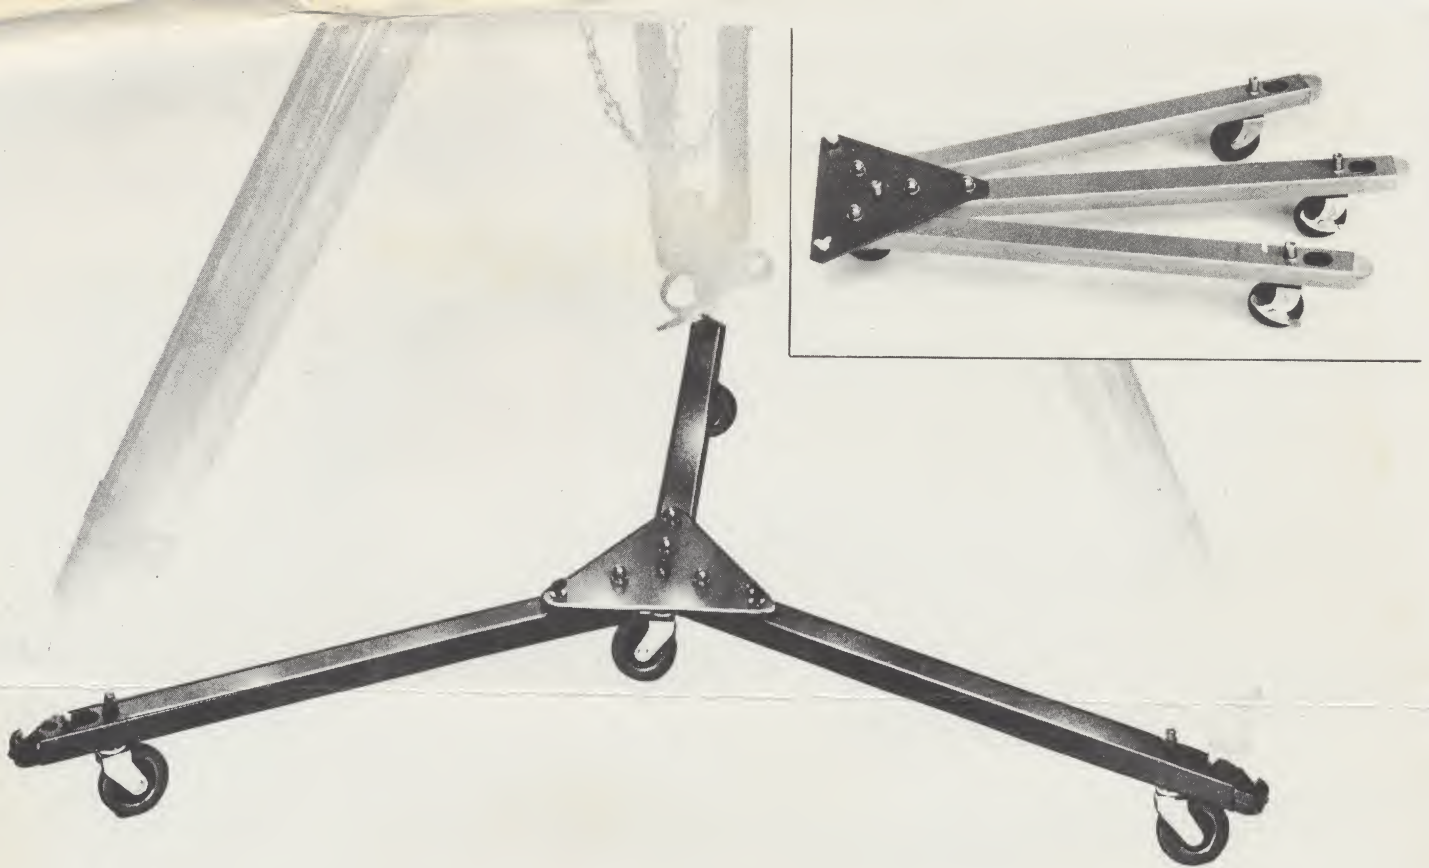

NEW LOW-COST PORTABLE CINE DOLLY

Rolls Easily and Freely on 4-Wheel Construction . . .
Enables Hollywood Dolly Effects and Convenient Mobility of
Cameras for Studio or on Location

STURDY CONSTRUCTION

All metal rigid design is strong enough to accommodate the heaviest tripod and camera.

★ ★ ★

CENTER-WHEEL SUPPORT

Reinforced to carry sound equipment or accessory case.

★ ★ ★

HOLDS ANY TRIPOD

Designed to hold every type professional or amateur tripod.

★ ★ ★

LIGHTWEIGHT

Weighs less than 5 pounds.

TWO-WHEEL LOCK

Holds dolly securely in place for stationary use. Protective rubber bumper guards.

★ ★ ★

COLLAPSIBLE—COMPACT

Folds to a convenient 18-inches for compact storing and carrying.

★ ★ ★

EASY MOBILITY

Glides easily and smoothly on four wobble-free wheels.

★ ★ ★

ATTRACTIVE

Handsome hammertone finish.

DOWN-TO-EARTH PRICE

22⁵⁰

No Extras To Buy!